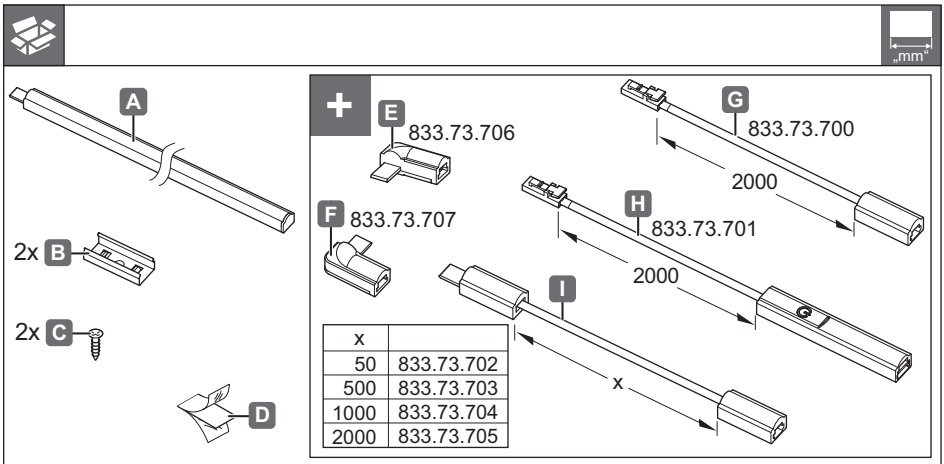

LED 2024

833.73.030 833.73.033
833.73.031 833.73.034
833.73.032

12V System	K	W	T_A	mm	mm	
833.73.030	3000 K	2.1 W	-20 °C – +35 °C -4 °F – +95 °F	260.7 x 9.5 x 8.3	270.7 x 19.5 x 18.3	 Loox 12V
833.73.031	4000 K					
833.73.032	5000 K					
833.73.033	red					
833.73.034	blue					

732.28.382

HDE 04/2015