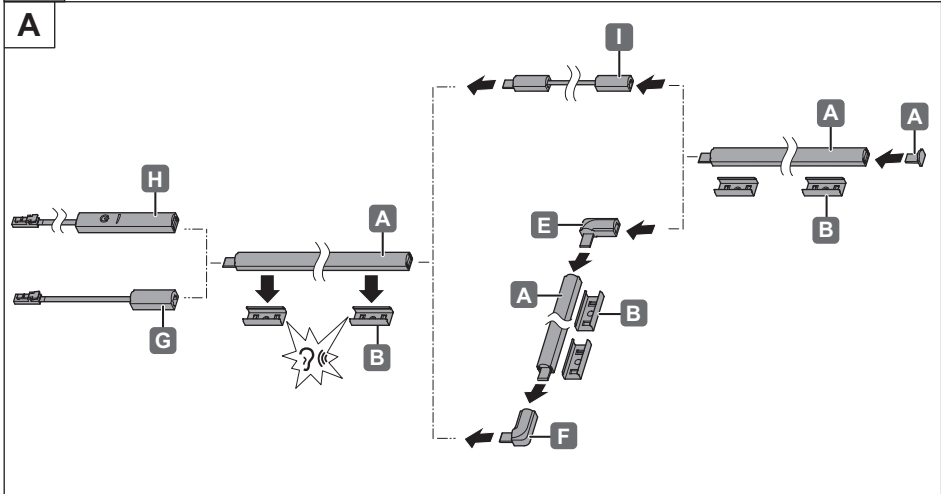

2

732.28.382

3

HDE 04/2015