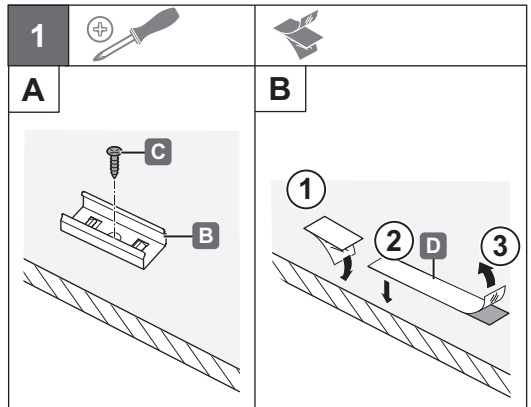

LED 2024

833.73.030 833.73.033
833.73.031 833.73.034
833.73.032

12V System	K	W	T_A	mm	mm	
833.73.030	3000 K	2.1 W	-20 °C – +35 °C -4 °F – +95 °F	260.7 x 9.5 x 8.3	270.7 x 19.5 x 18.3	 Loox 12V
833.73.031	4000 K					
833.73.032	5000 K					
833.73.033	red					
833.73.034	blue					

732.28.382

HDE 04/2015