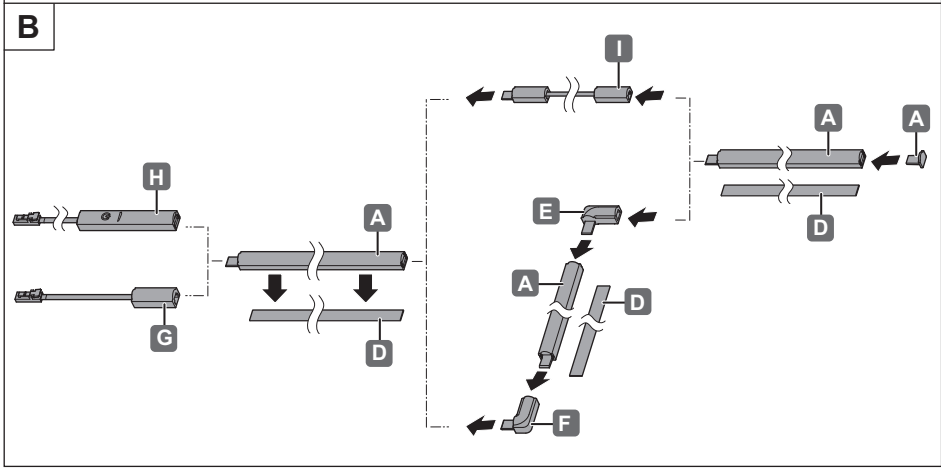

2

732.28.382

3

HDE 04/2015